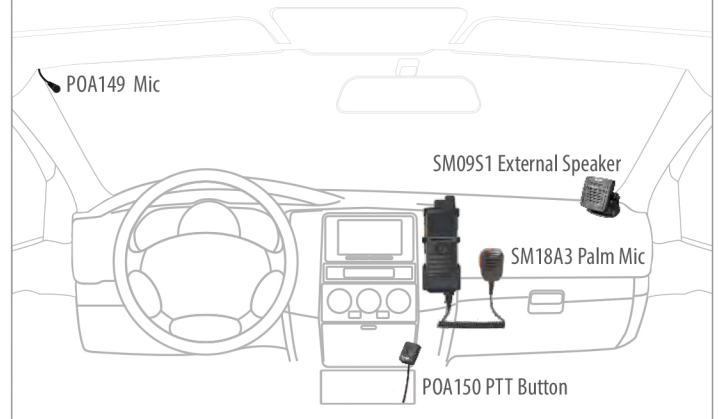

Optional Accessories

EHS24
C-Style 3.5mm Earpiece
with Mic and PTT button

POA121
Bluetooth PTT Ring
and USB charging cable
(for use with EHS24)

MCL35-S
Multi-Unit Charger
for Radios and Batteries

CK10 CAR KIT

WIRED ACCESSORIES FOR THE CK10 CARKIT

The CK10 Car Kit is a rugged vehicle mounting assembly that enables the PNC380S to be installed on a vehicle dashboard and comply with DOT requirements. The Car Kit allows the PNC380S to be easily removed for handheld job-site communications. The Car Kit includes a locking bracket, an on/off power button, and ports for external speakers, microphones, and push-to-talk buttons. The CARKIT also functions as a docking charger for the PNC380S.